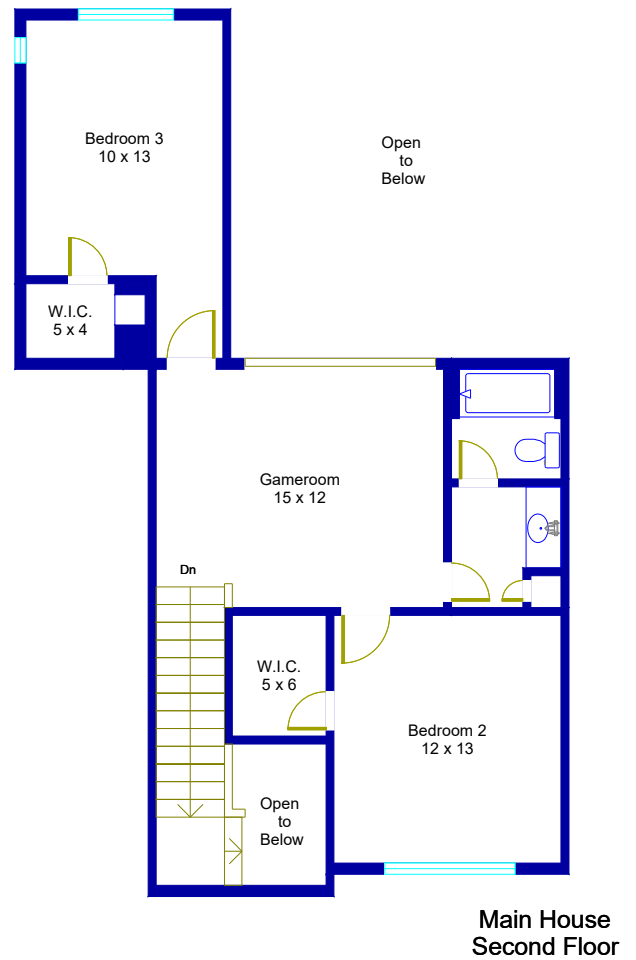

1036 Liberty Park Dr. #4A Austin, Texas

Main House
First Floor

Main House
Second Floor

This floor plan is an artistic rendering only. All dimensions are approximate.
Floor Plan Graphics LLC and Betty Hood Real Estate LLC
 make no representation or warranty as to this rendering's accuracy
 and no measurements or dimensions should be relied upon without independent verification.

Marketed by Betty Hood, Betty Hood Real Estate LLC, 512.328.4068, www.bettyhood.com
 Floor plan by Floor Plan Graphics LLC, 512.454.0383, FloorPlanGraphics.com