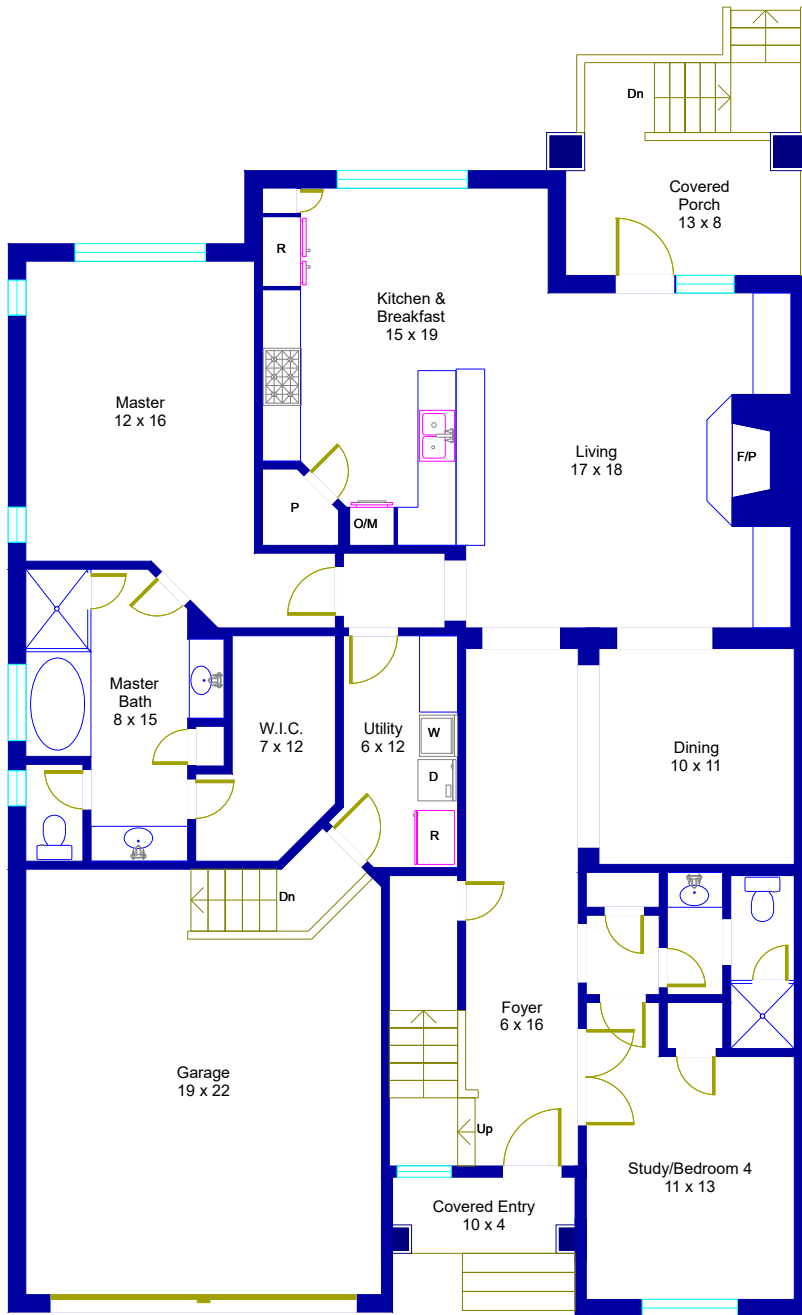

1036 Liberty Park Dr. #4A Austin, Texas

Main House
First Floor

Main House
Second Floor

This floor plan is an artistic rendering only. All dimensions are approximate.
Floor Plan Graphics LLC and Betty Hood Real Estate LLC
 make no representation or warranty as to this rendering's accuracy
 and no measurements or dimensions should be relied upon without independent verification.