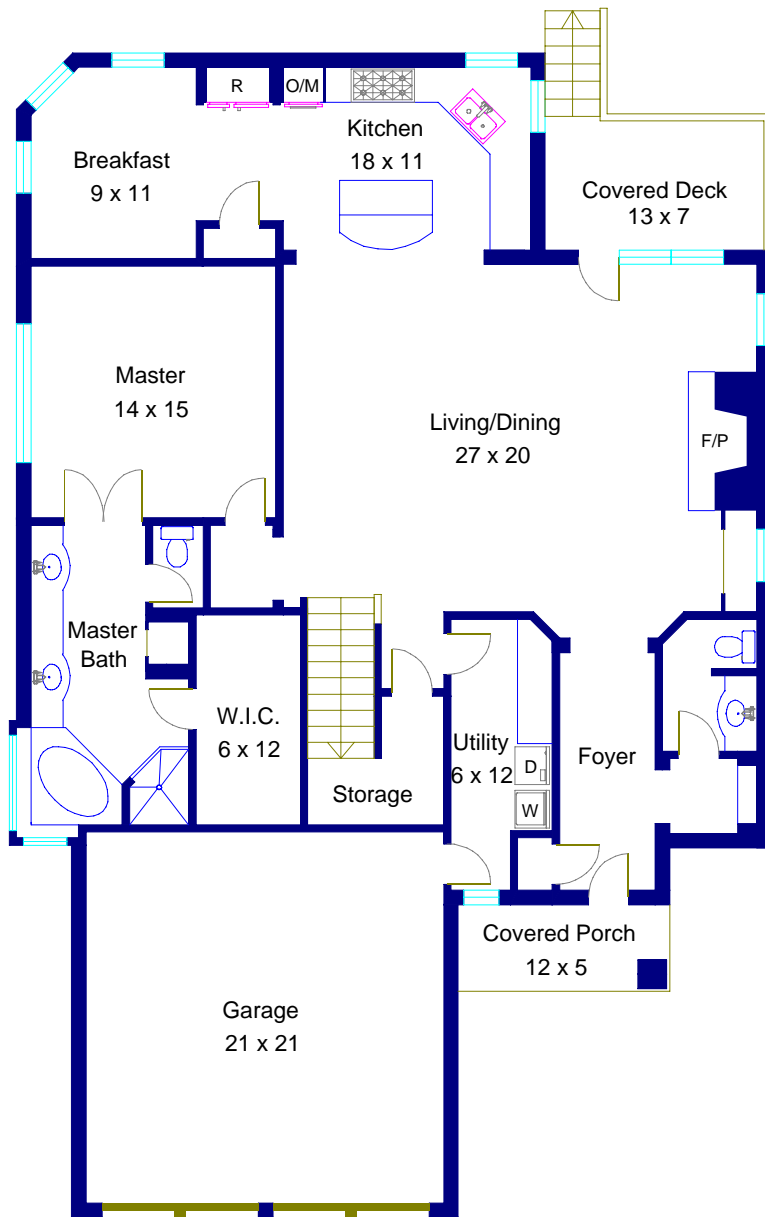

1036 Liberty Park, #22
Austin, Texas

First Floor

Second Floor

Note: This floor plan is an artistic rendering only. All dimensions are approximate.
Floor Plan Graphics LLC and Betty Hood Real Estate LLC
make no representation or warranty as to this rendering's accuracy
and no measurements or dimensions should be relied upon without independent verification.

Marketed by Betty Hood, Betty Hood Realty LLC, 512.328.4068, www.bettyhood.com
Floor plan created by Floor Plan Graphics, 512.454.0383, FloorPlanGraphics.com