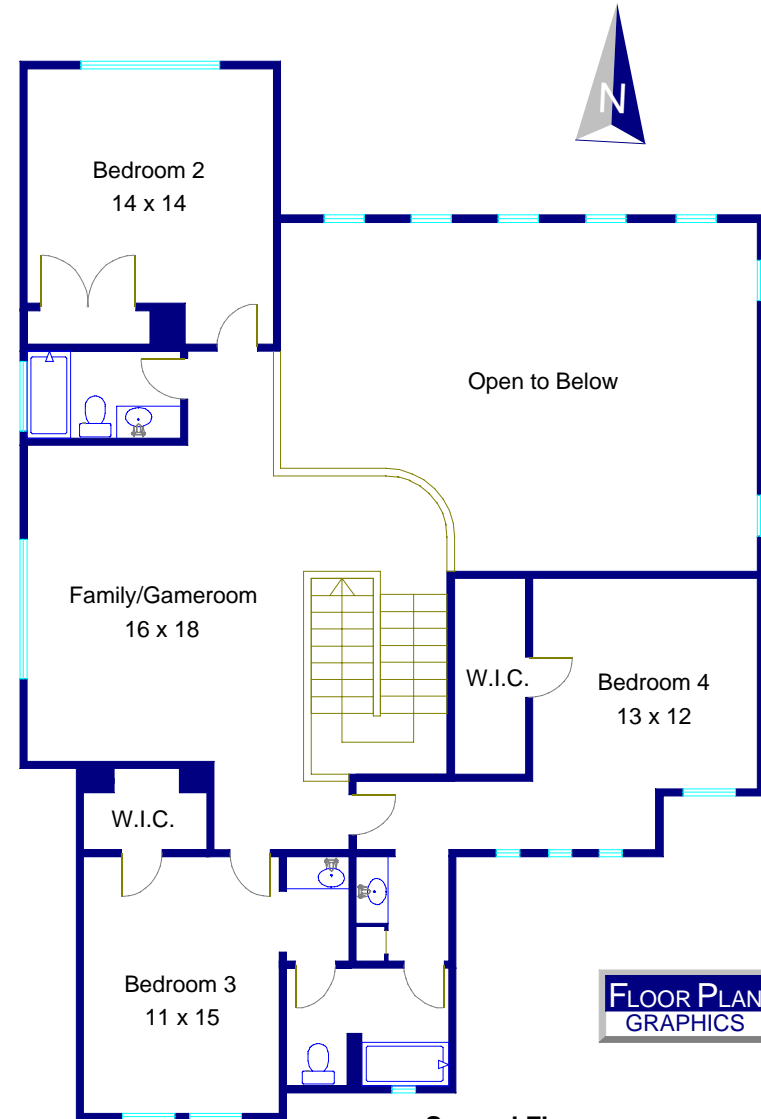

1036 Liberty Park, #22
Austin, Texas

First Floor

Second Floor

Note: This floor plan is an artistic rendering only. All dimensions are approximate.
Floor Plan Graphics LLC and Betty Hood Real Estate LLC
make no representation or warranty as to this rendering's accuracy
and no measurements or dimensions should be relied upon without independent verification.

Marketed by Betty Hood, Betty Hood Realty LLC, 512.328.4068, www.bettyhood.com
Floor plan created by Floor Plan Graphics, 512.454.0383, FloorPlanGraphics.com