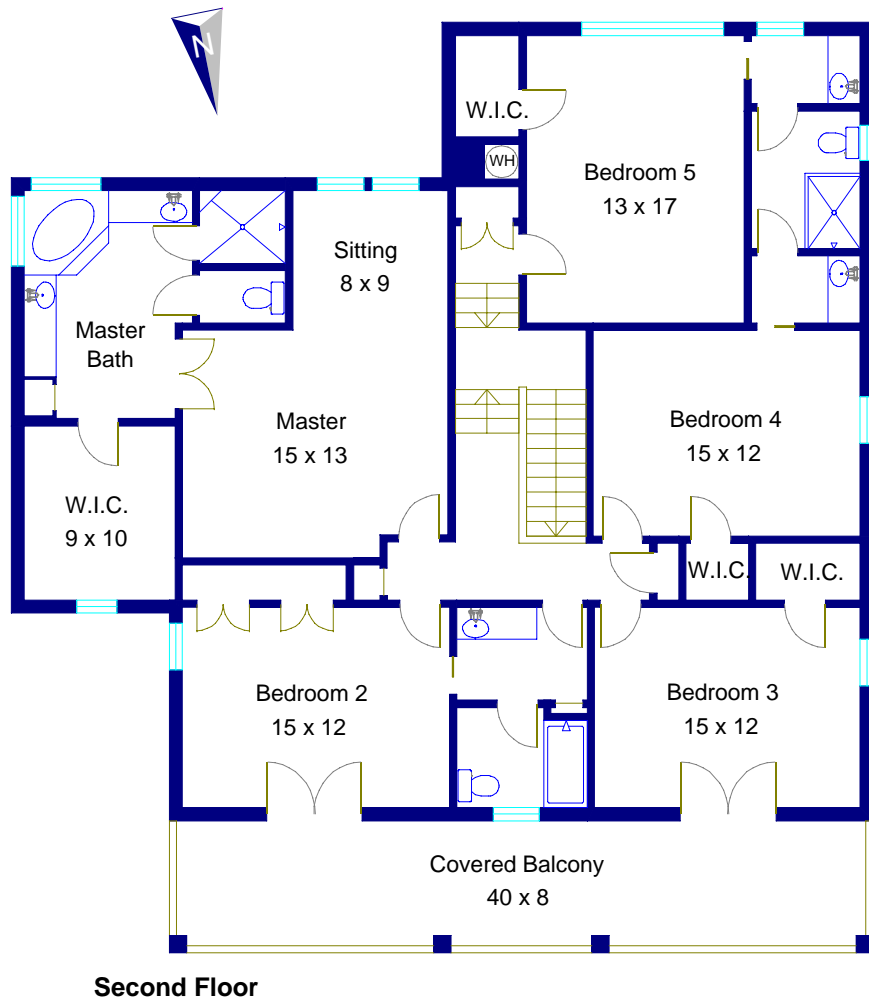

1304 Foxcroft
Austin, Texas

*Detached two car garage not shown.

Note: This floor plan is an artistic rendering only. All dimensions are approximate.
Floor Plan Graphics and Betty Hood Real Estate LLC
make no representation or warranty as to this rendering's accuracy
 and no measurements or dimensions should be relied upon without independent verification.