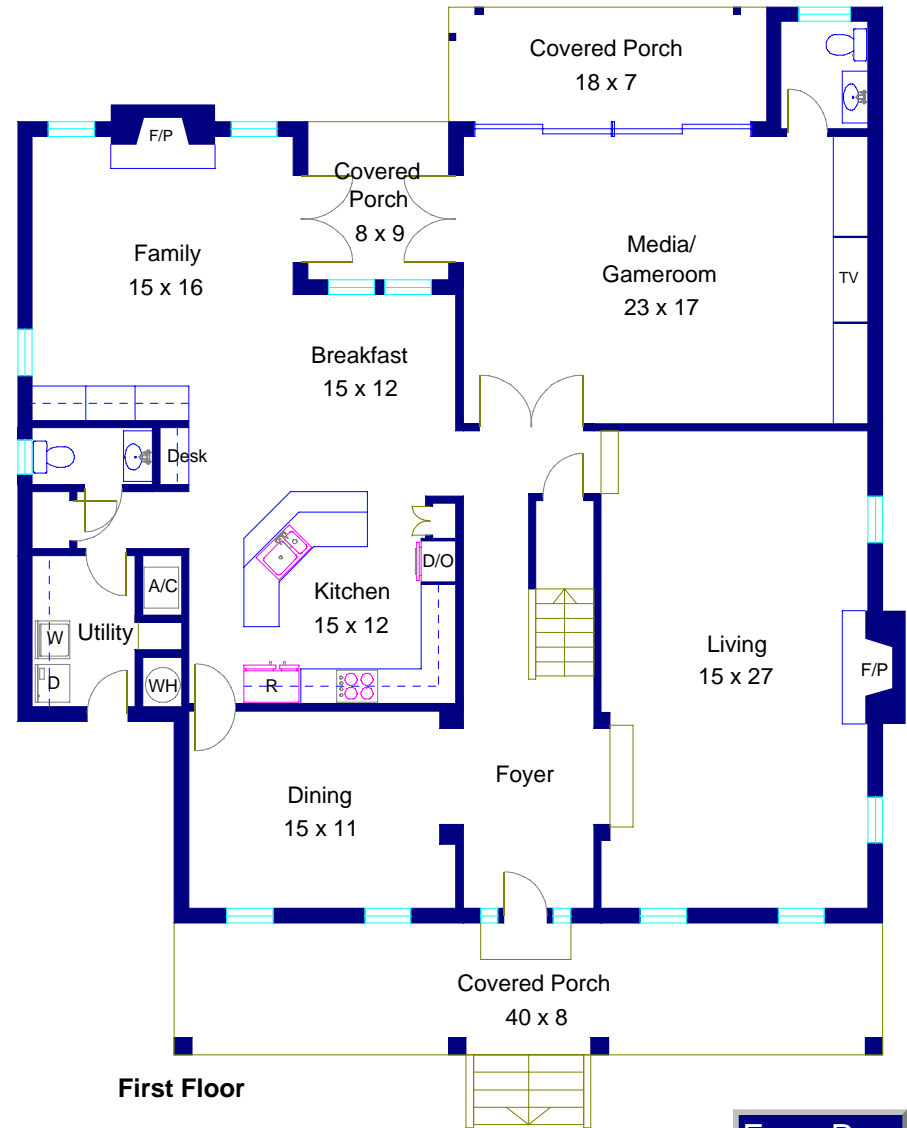

1304 Foxcroft
Austin, Texas

*Detached two car garage not shown.

Note: This floor plan is an artistic rendering only. All dimensions are approximate.
Floor Plan Graphics and Betty Hood Real Estate LLC
make no representation or warranty as to this rendering's accuracy
 and no measurements or dimensions should be relied upon without independent verification.