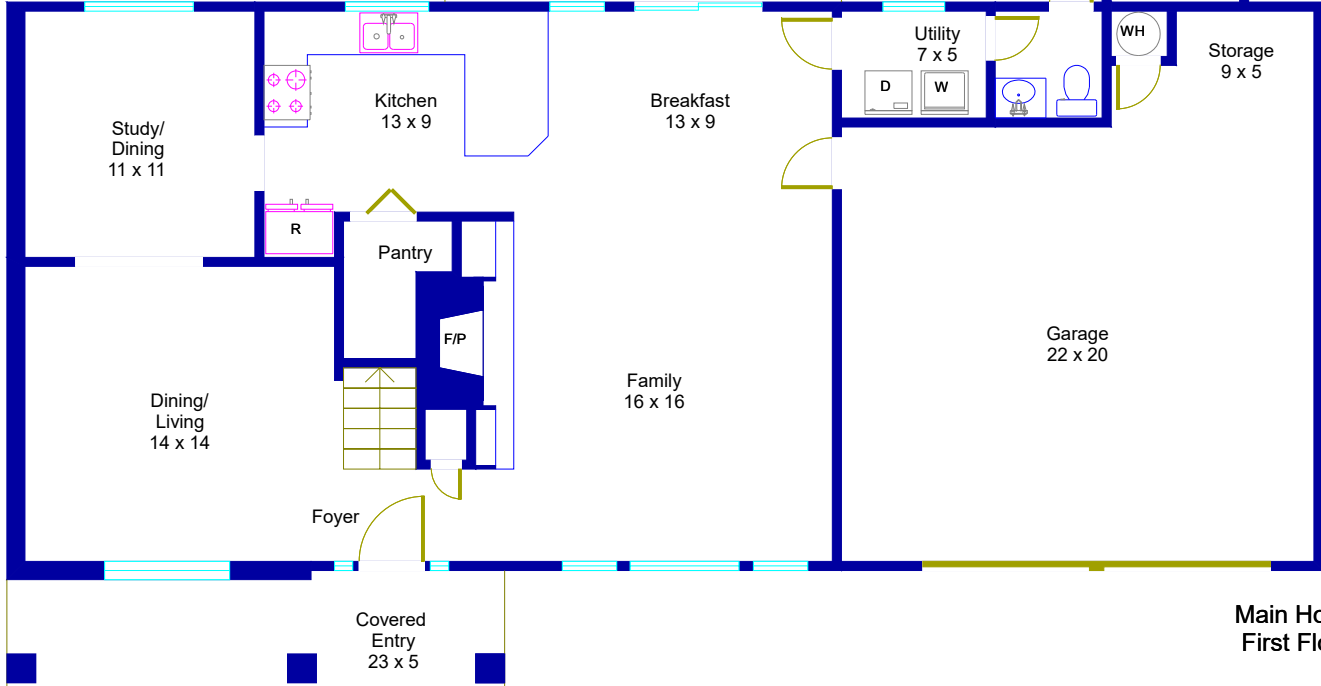

# 1312 Wilderness Drive Austin, Texas

This floor plan is an artistic rendering only. All dimensions are approximate. Floor Plan Graphics LLC and Betty Hood Real Estate LLC make no representation or warranty as to this rendering's accuracy and no measurements or dimensions should be relied upon without independent verification.