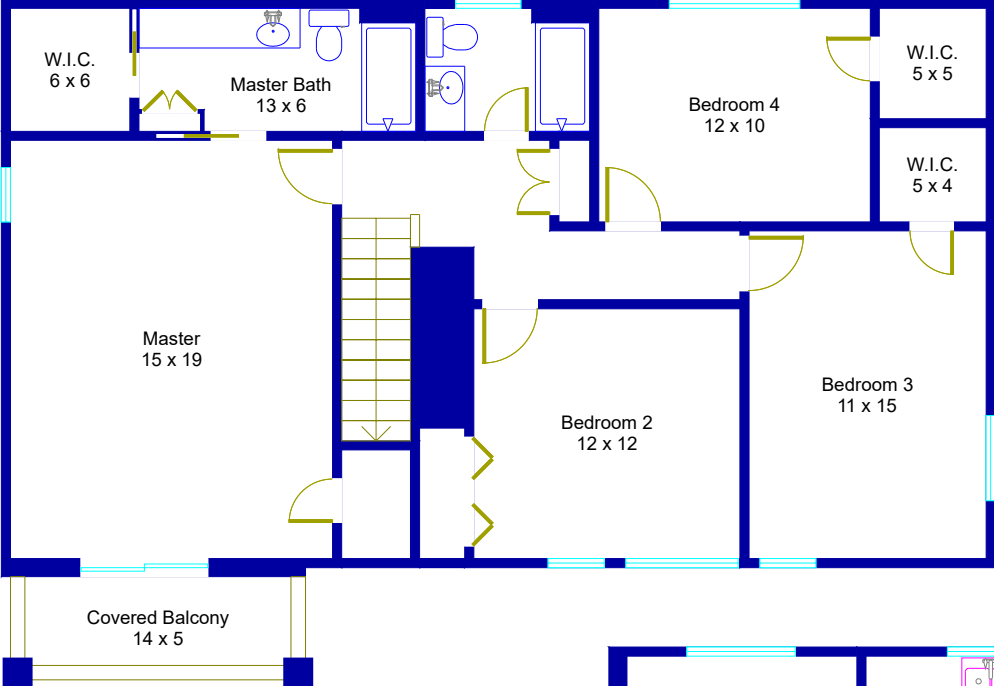

# 1312 Wilderness Drive Austin, Texas

This floor plan is an artistic rendering only. All dimensions are approximate. Floor Plan Graphics LLC and Betty Hood Real Estate LLC make no representation or warranty as to this rendering's accuracy and no measurements or dimensions should be relied upon without independent verification.