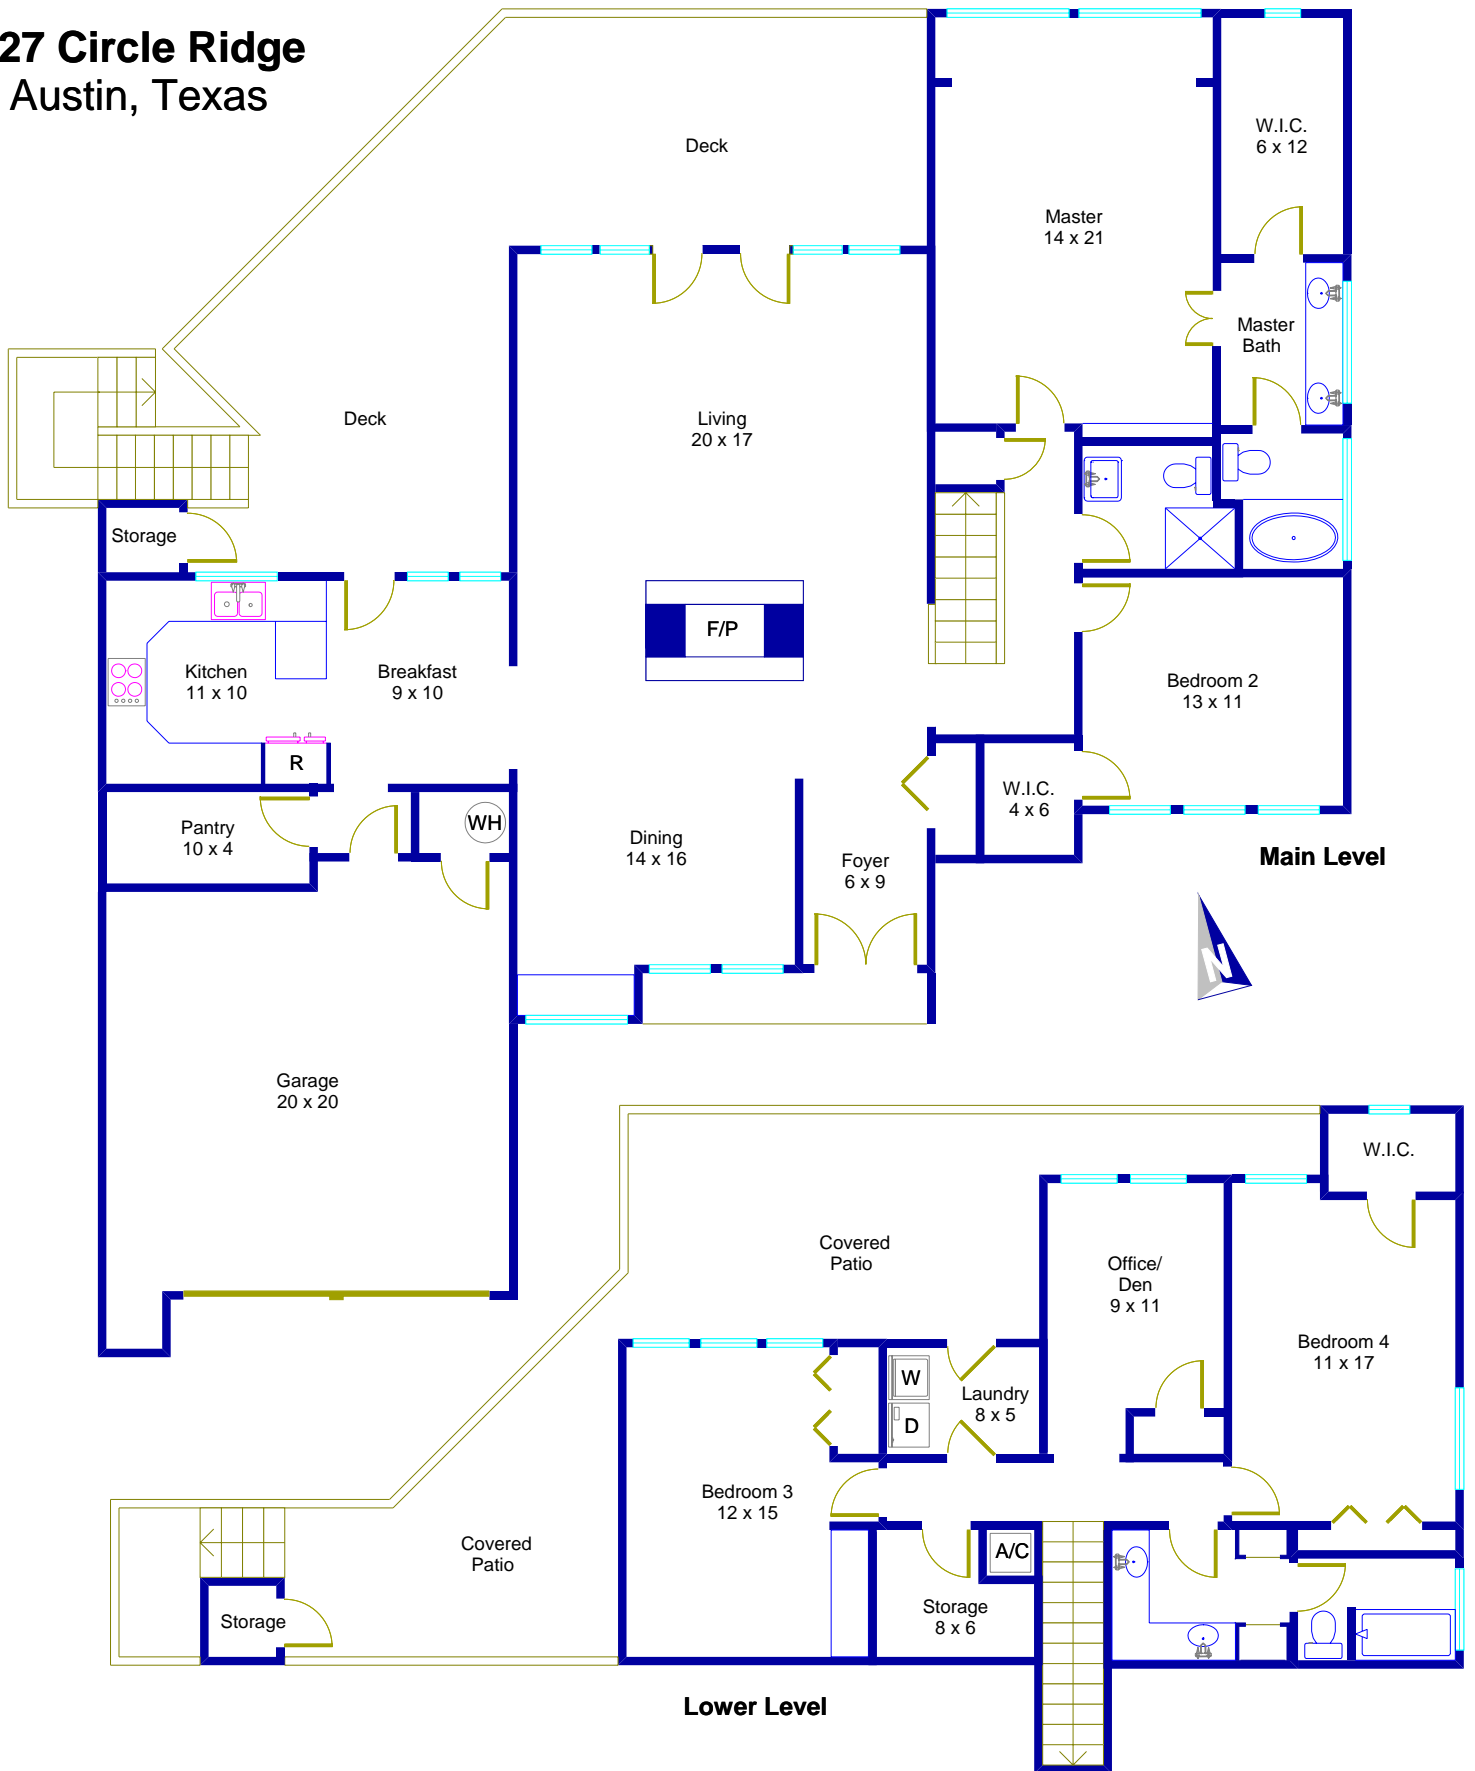

1427 Circle Ridge
Austin, Texas

This floor plan is an artistic rendering only. All dimensions are approximate.
Floor Plan Graphics and Betty Hood Real Estate
 make no representation or warranty as to this rendering's accuracy
 and no measurements or dimensions should be relied upon without independent verification.