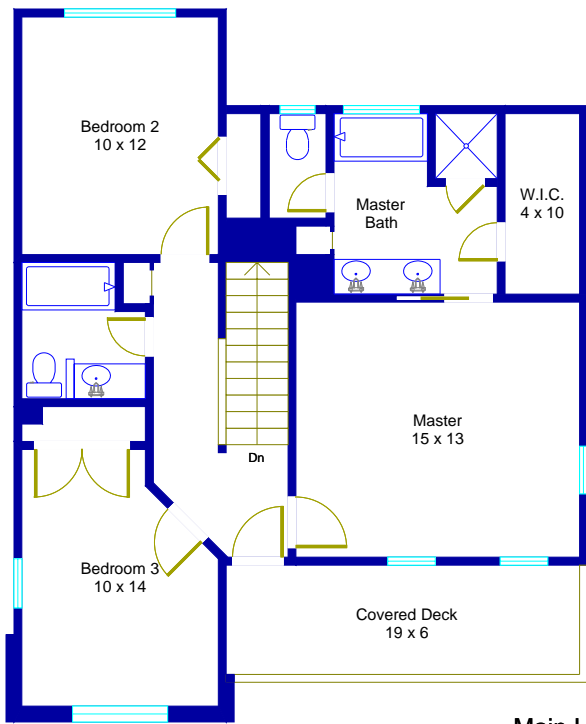

1504 Canyon Edge Drive Austin, Texas

Main House
Second Floor

Main House
First Floor

This floor plan is an artistic rendering only. All dimensions are approximate.
Floor Plan Graphics and Betty Hood Real Estate LLC
make no representation or warranty as to this rendering's accuracy
and no measurements or dimensions should be relied upon without independent verification.