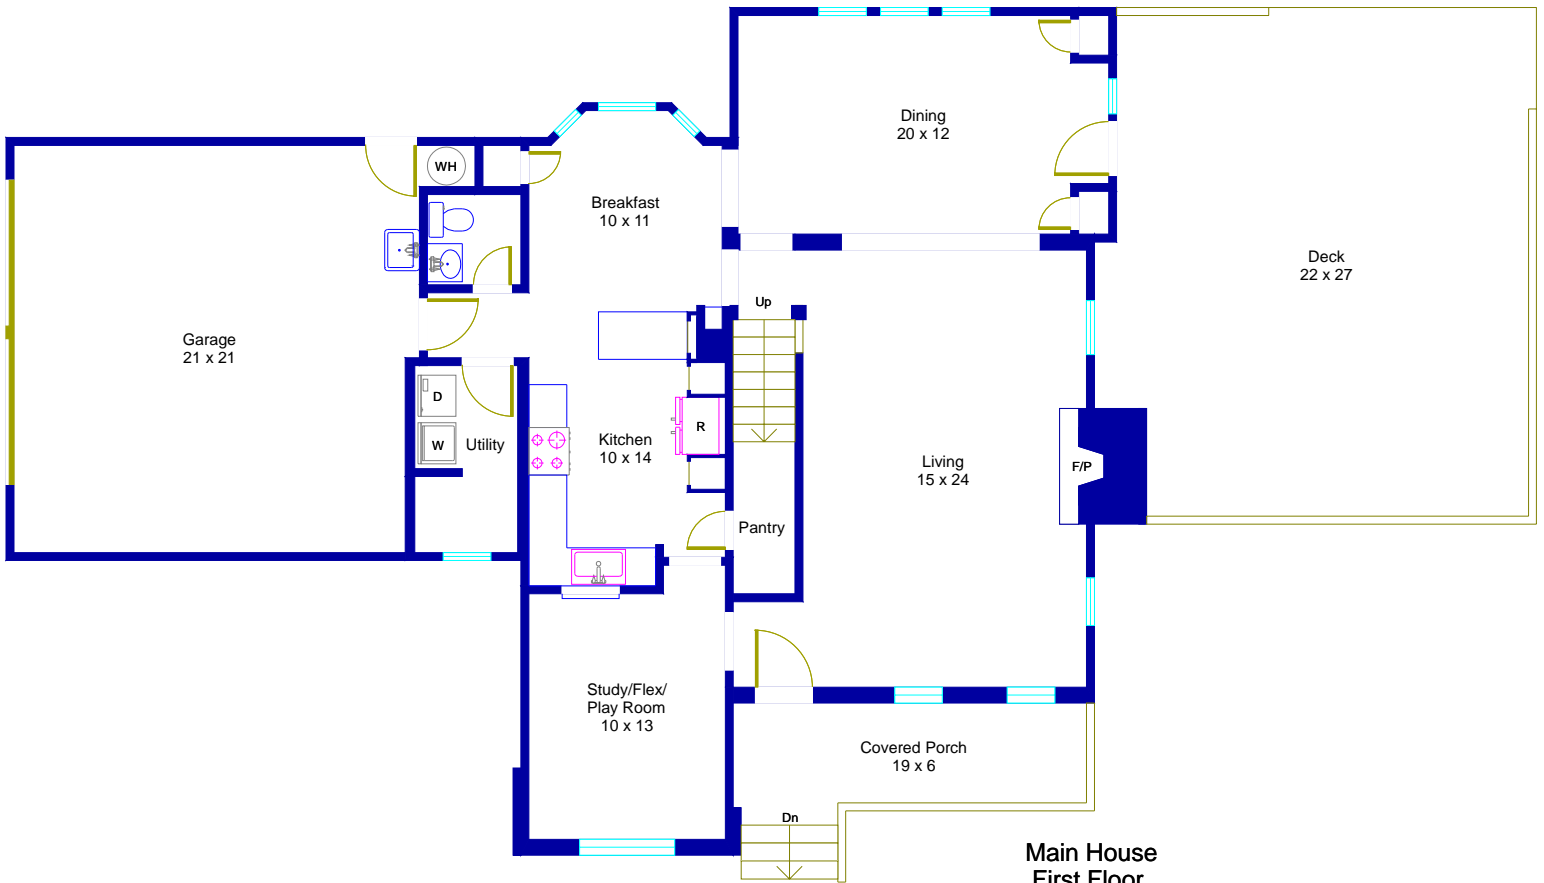

1504 Canyon Edge Drive Austin, Texas

Main House
Second Floor

Main House
First Floor

This floor plan is an artistic rendering only. All dimensions are approximate.
Floor Plan Graphics and Betty Hood Real Estate LLC
make no representation or warranty as to this rendering's accuracy
and no measurements or dimensions should be relied upon without independent verification.