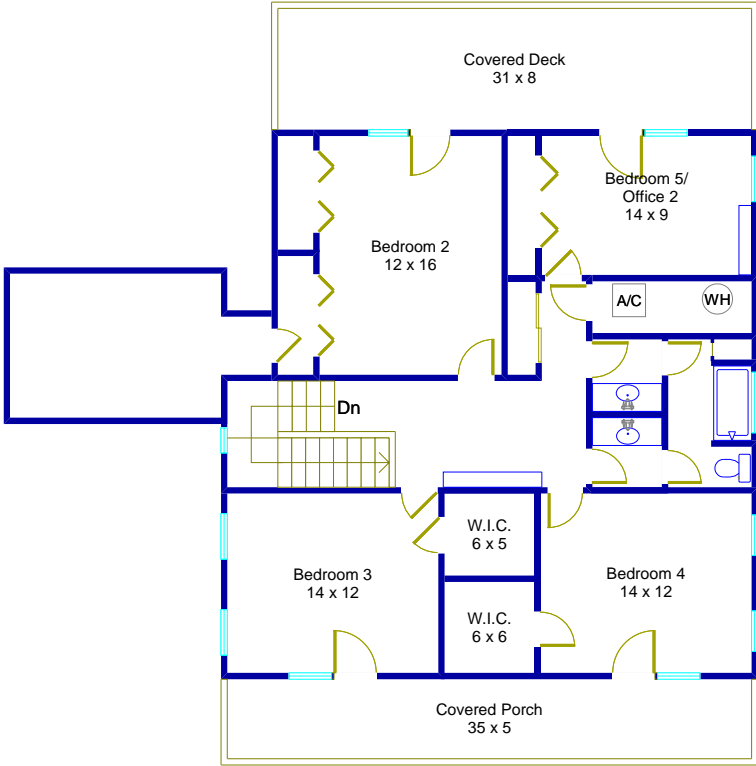

1706 Camp Craft Road Austin, Texas

This floor plan is an artistic rendering only. All dimensions are approximate.
Floor Plan Graphics and Betty Hood Real Estate
 make no representation or warranty as to this rendering's accuracy
 and no measurements or dimensions should be relied upon without independent verification.