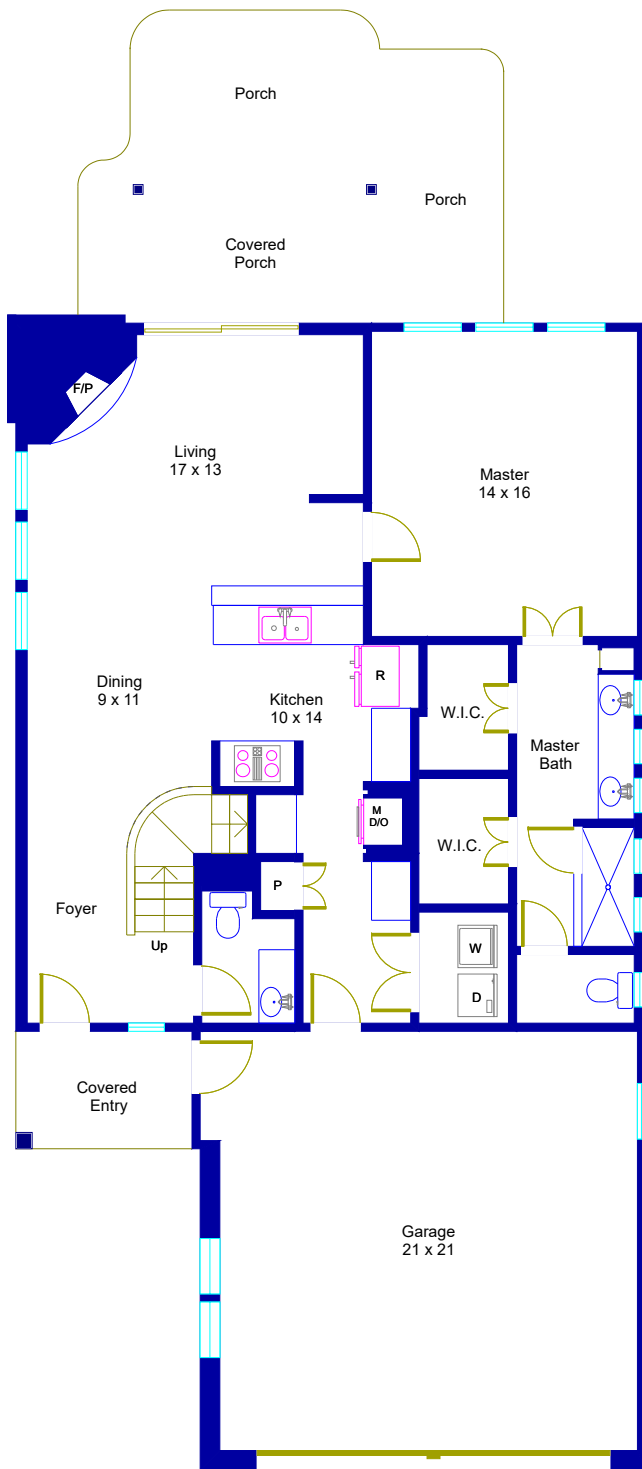

# 2506 D Enfield Road Austin, Texas

Main House  
First Floor

Main House  
Second Floor

This floor plan is an artistic rendering only. All dimensions are approximate.  
**Floor Plan Graphics LLC and Betty Hood Real Estate LLC**  
 make no representation or warranty as to this rendering's accuracy  
 and no measurements or dimensions should be relied upon without independent verification.

Marketed by Betty Hood, Betty Hood Real Estate LLC, 512.328.4068, [www.bettyhood.com](http://www.bettyhood.com)  
 Floor plan by Floor Plan Graphics LLC, 512.454.0383, [FloorPlanGraphics.com](http://FloorPlanGraphics.com)