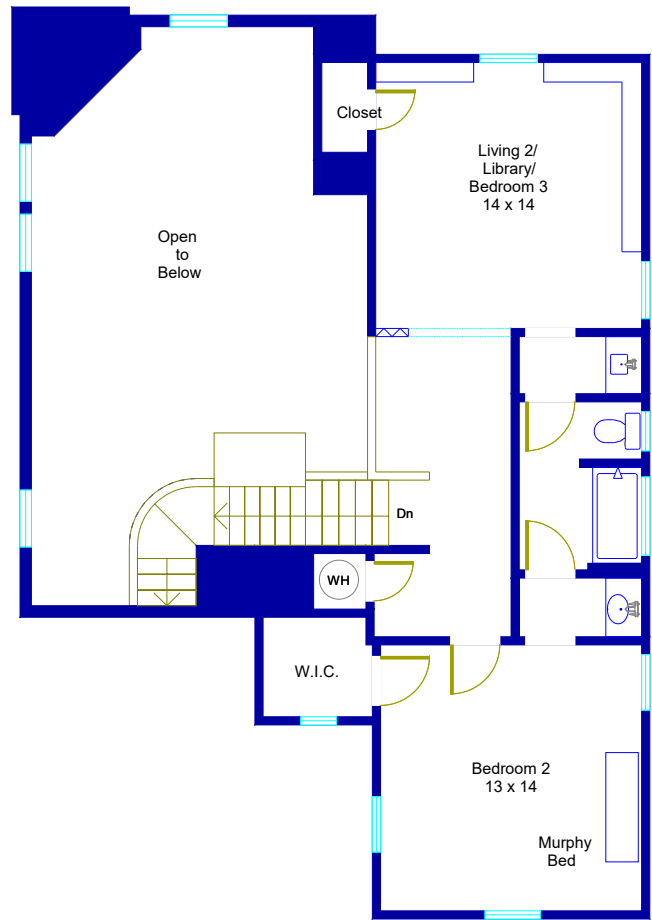

# 2506 D Enfield Road Austin, Texas

Main House  
First Floor

Main House  
Second Floor

This floor plan is an artistic rendering only. All dimensions are approximate.  
**Floor Plan Graphics LLC and Betty Hood Real Estate LLC**  
 make no representation or warranty as to this rendering's accuracy  
 and no measurements or dimensions should be relied upon without independent verification.

Marketed by Betty Hood, Betty Hood Real Estate LLC, 512.328.4068, [www.bettyhood.com](http://www.bettyhood.com)  
 Floor plan by Floor Plan Graphics LLC, 512.454.0383, [FloorPlanGraphics.com](http://FloorPlanGraphics.com)