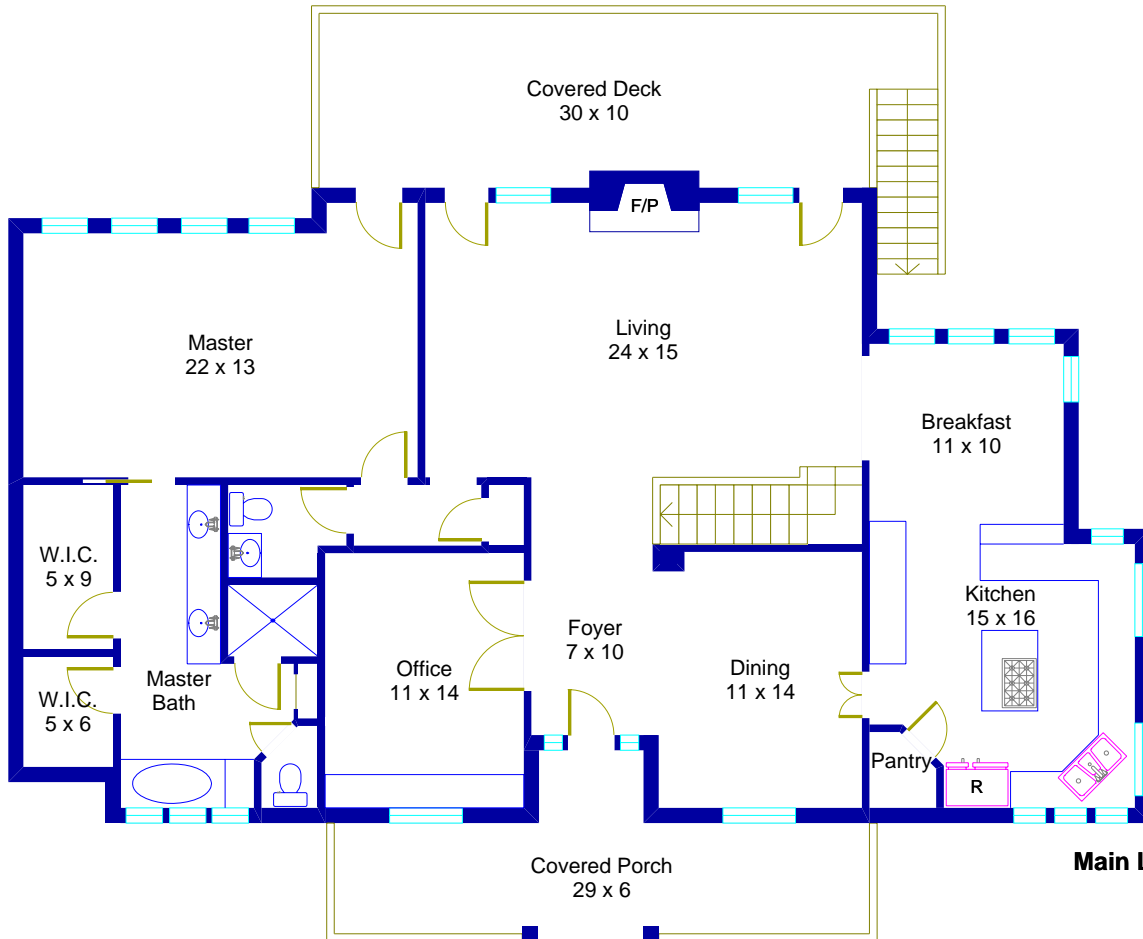

2808 Regents Park Drive Austin, Texas

Lower Level

Main Level

This floor plan is an artistic rendering only. All dimensions are approximate.
Floor Plan Graphics and Betty Hood Real Estate LLC
make no representation or warranty as to this rendering's accuracy
and no measurements or dimensions should be relied upon without independent verification.