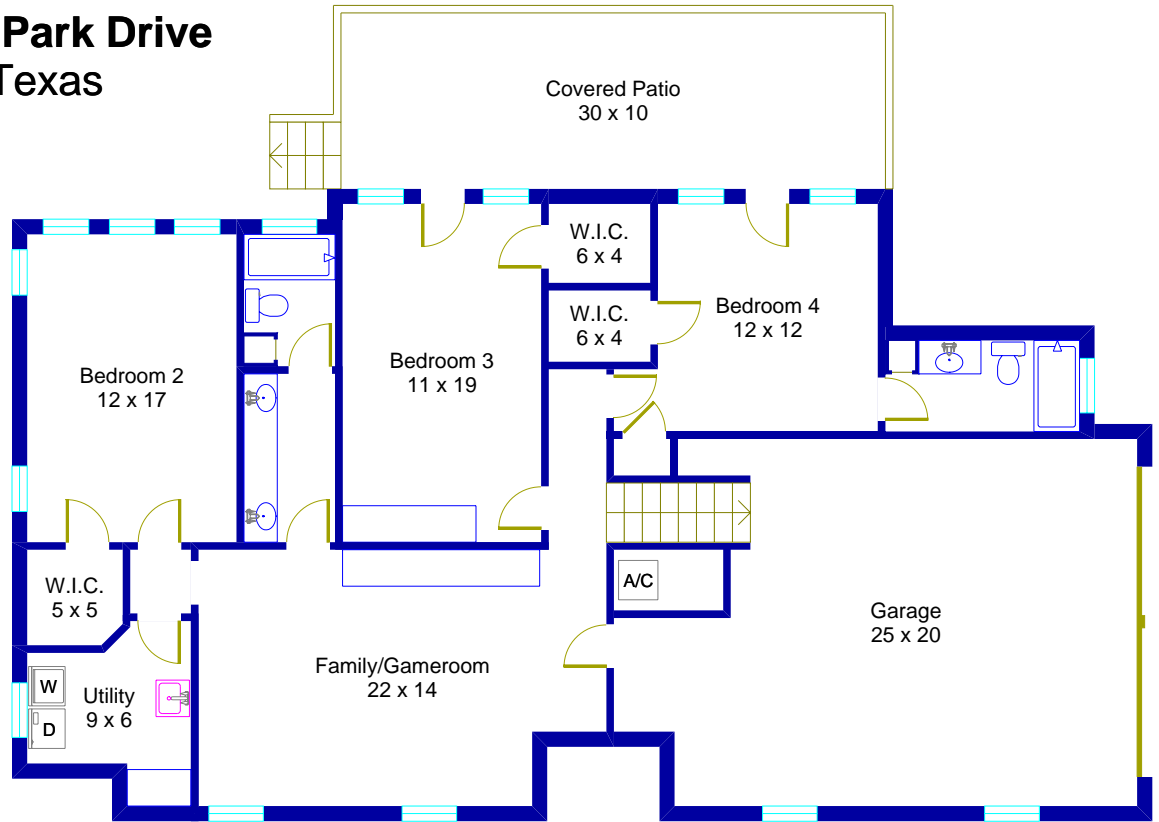

2808 Regents Park Drive Austin, Texas

Lower Level

Main Level

This floor plan is an artistic rendering only. All dimensions are approximate.
Floor Plan Graphics and Betty Hood Real Estate LLC
make no representation or warranty as to this rendering's accuracy
and no measurements or dimensions should be relied upon without independent verification.