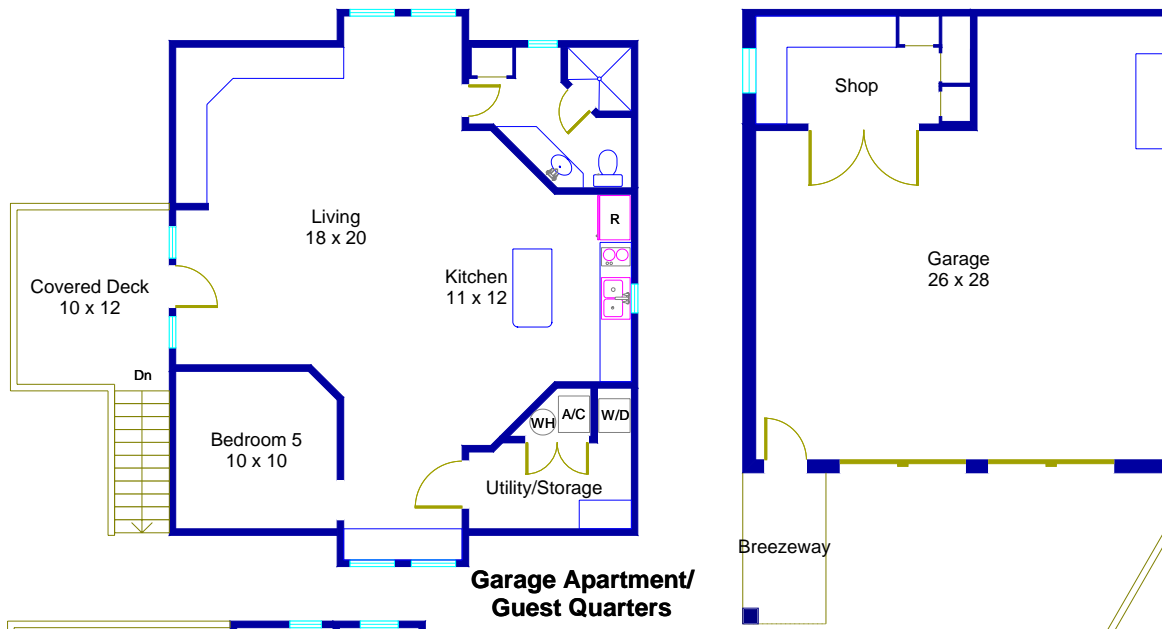

3001 Loveland Cove Austin, Texas

This floor plan is an artistic rendering only. All dimensions are approximate. Floor Plan Graphics and Betty Hood Real Estate LLC make no representation or warranty as to this rendering's accuracy and no measurements or dimensions should be relied upon without independent verification.