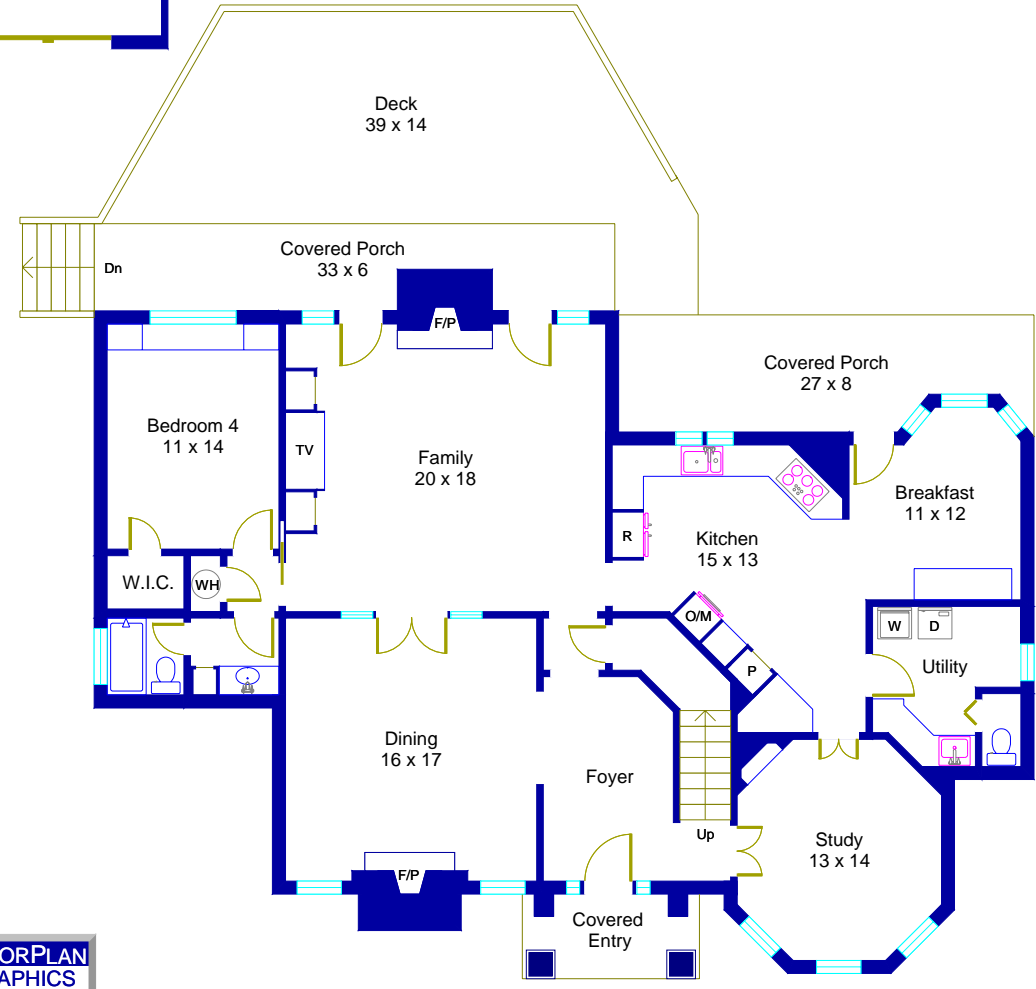

3001 Loveland Cove Austin, Texas

This floor plan is an artistic rendering only. All dimensions are approximate. Floor Plan Graphics and Betty Hood Real Estate LLC make no representation or warranty as to this rendering's accuracy and no measurements or dimensions should be relied upon without independent verification.