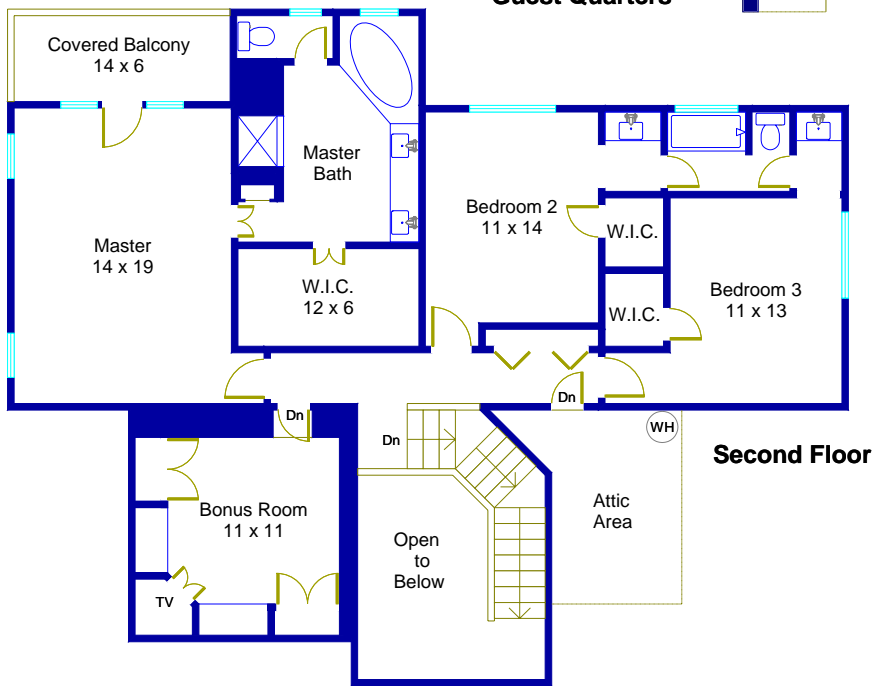

3001 Loveland Cove Austin, Texas

This floor plan is an artistic rendering only. All dimensions are approximate. Floor Plan Graphics and Betty Hood Real Estate LLC make no representation or warranty as to this rendering's accuracy and no measurements or dimensions should be relied upon without independent verification.