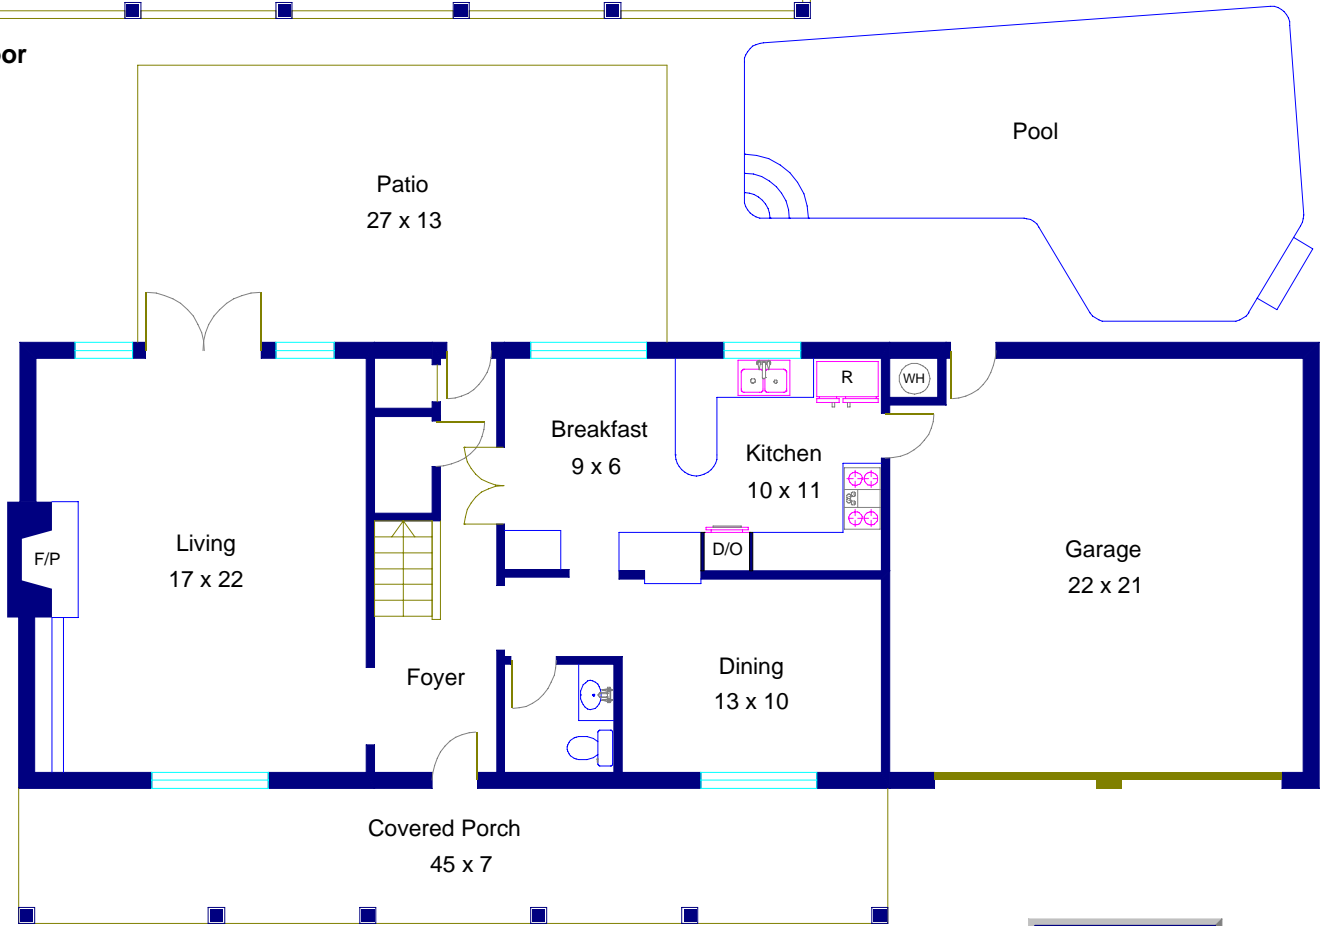

3105 Mistyglen Circle

Second Floor

First Floor

Note: This floor plan is an artistic rendering only. All dimensions are approximate.
Floor Plan Graphics and Betty Hood Real Estate LLC
make no representation or warranty as to this rendering's accuracy
and no measurements or dimensions should be relied upon without independent verification.