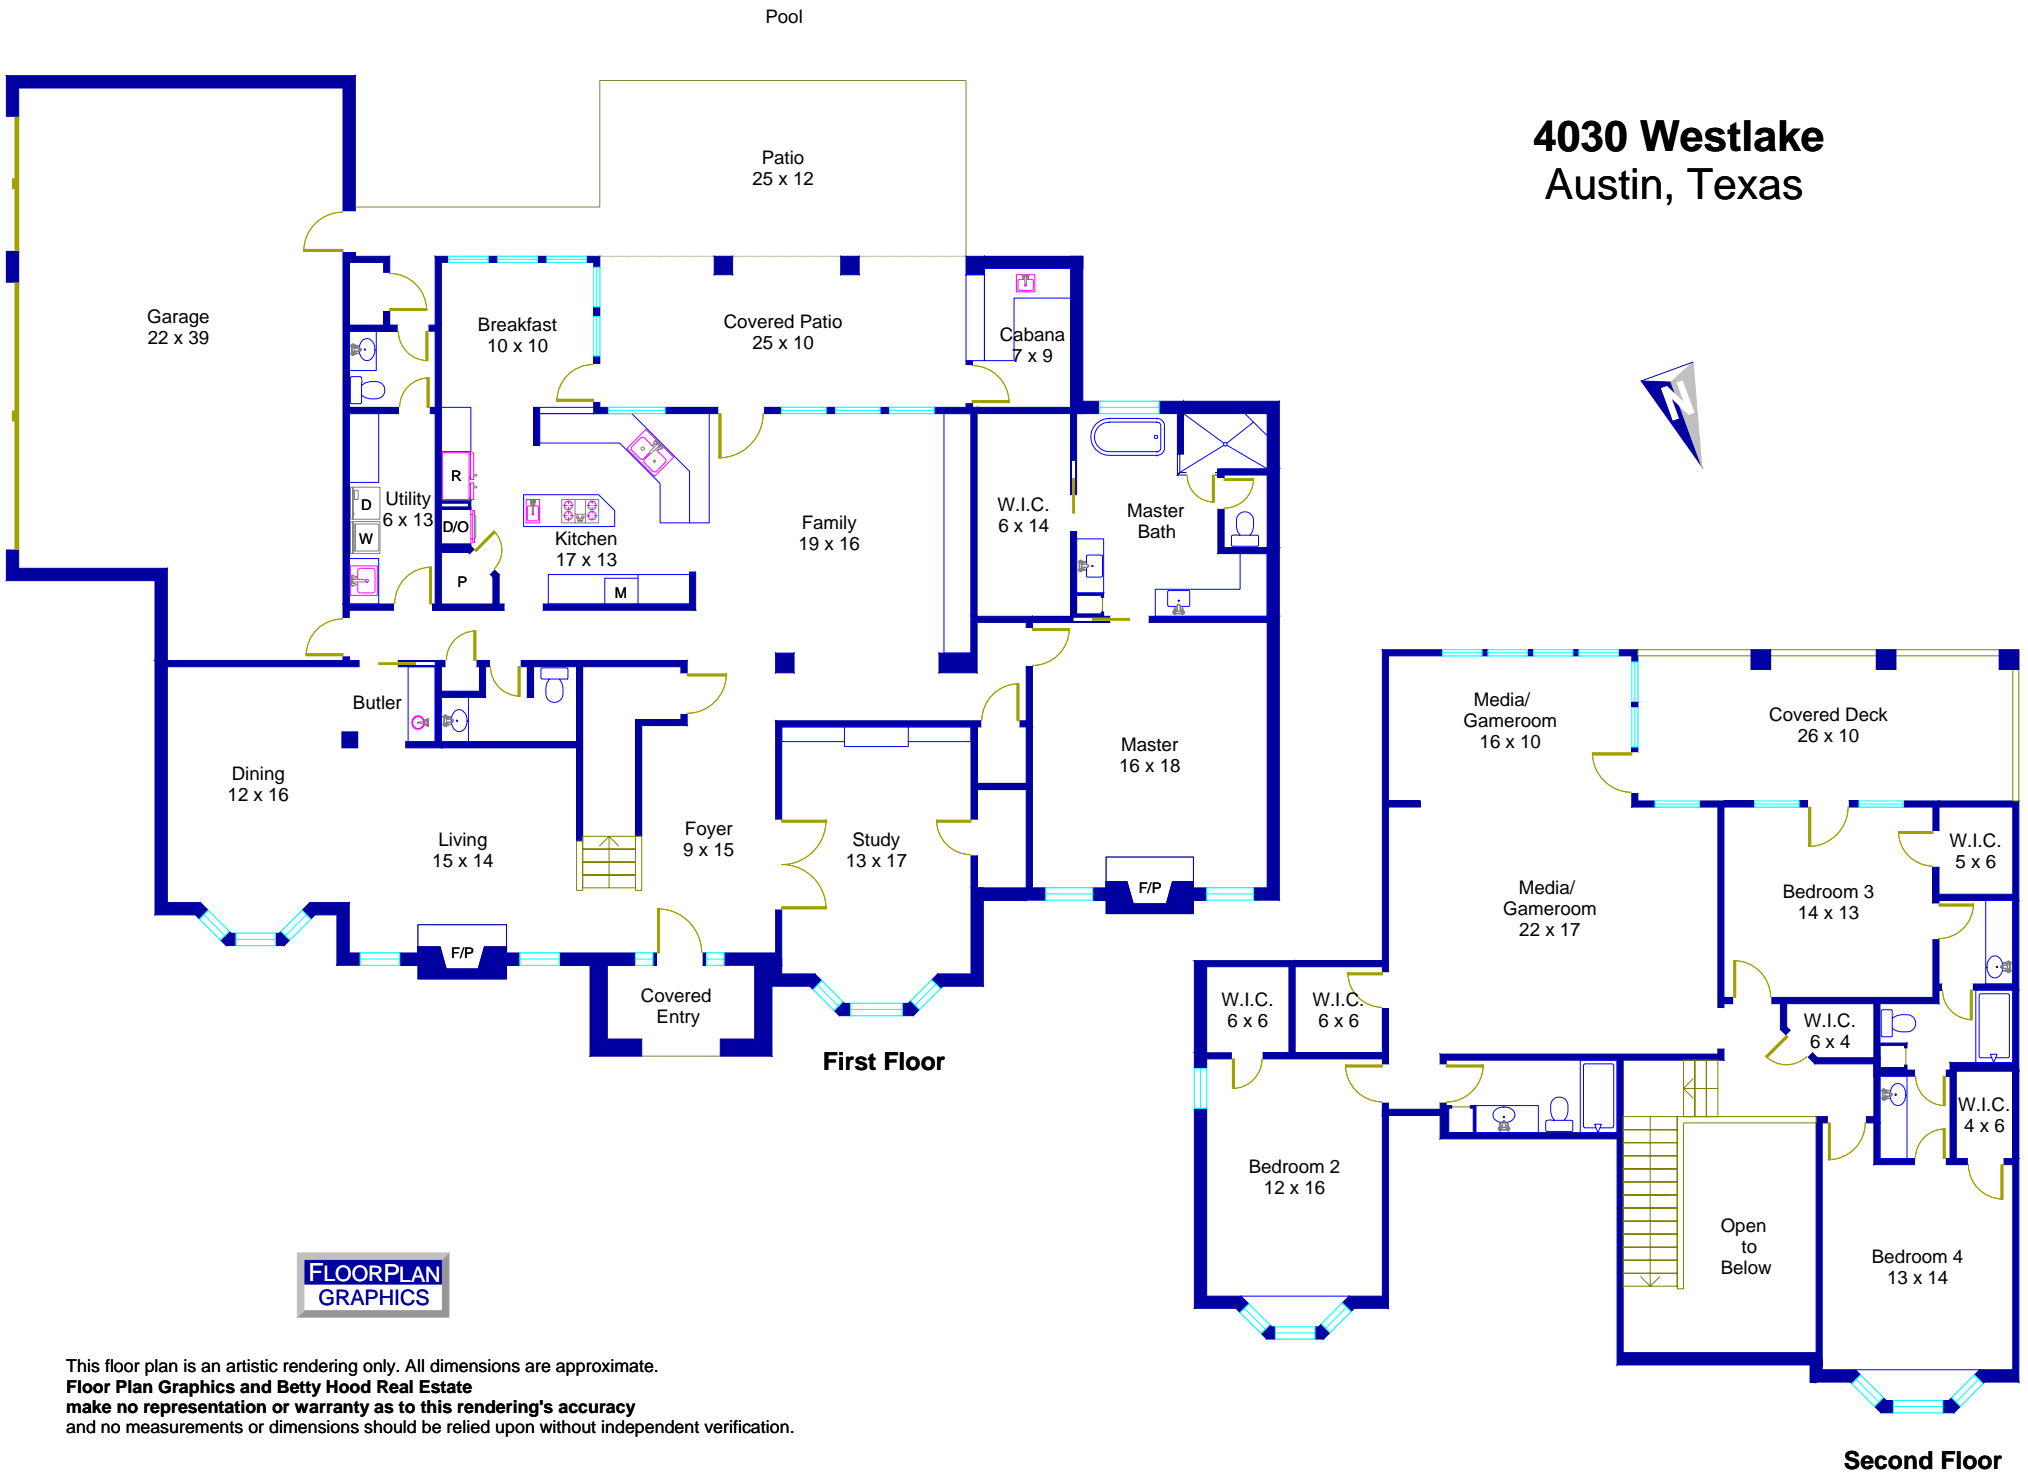

# 4030 Westlake Austin, Texas

This floor plan is an artistic rendering only. All dimensions are approximate.  
**Floor Plan Graphics and Betty Hood Real Estate**  
 make no representation or warranty as to this rendering's accuracy  
 and no measurements or dimensions should be relied upon without independent verification.