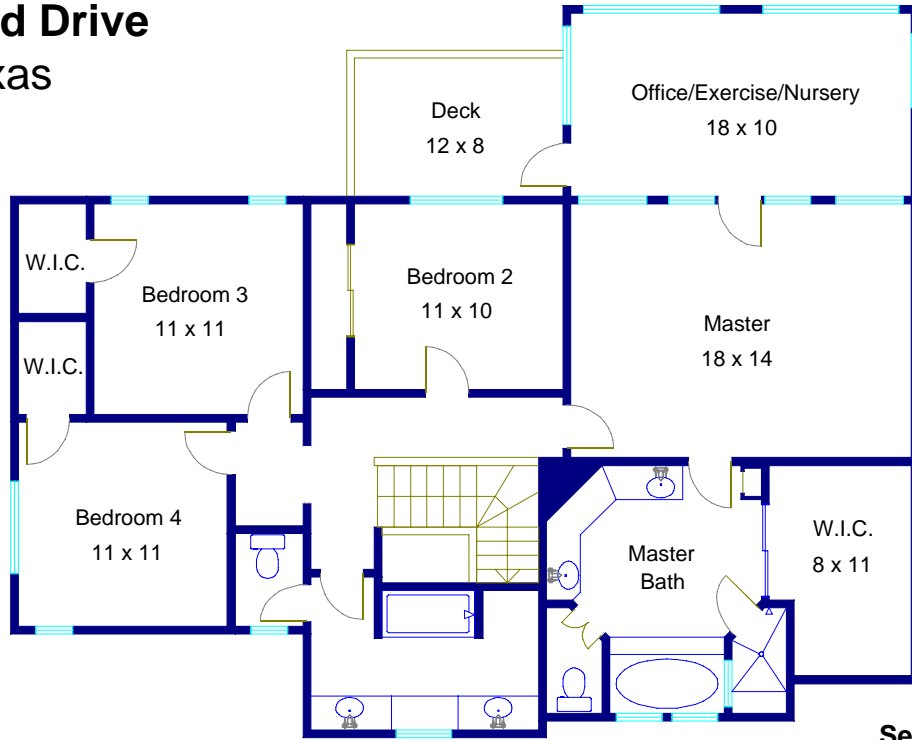

5801 Sedgefield Drive
Austin, Texas

Note: This floor plan is an artistic rendering only. All dimensions are approximate. **Floor Plan Graphics and Betty Hood Real Estate LLC make no representation or warranty as to this renderings accuracy and no measurements or dimensions should be relied upon without independent verification.**