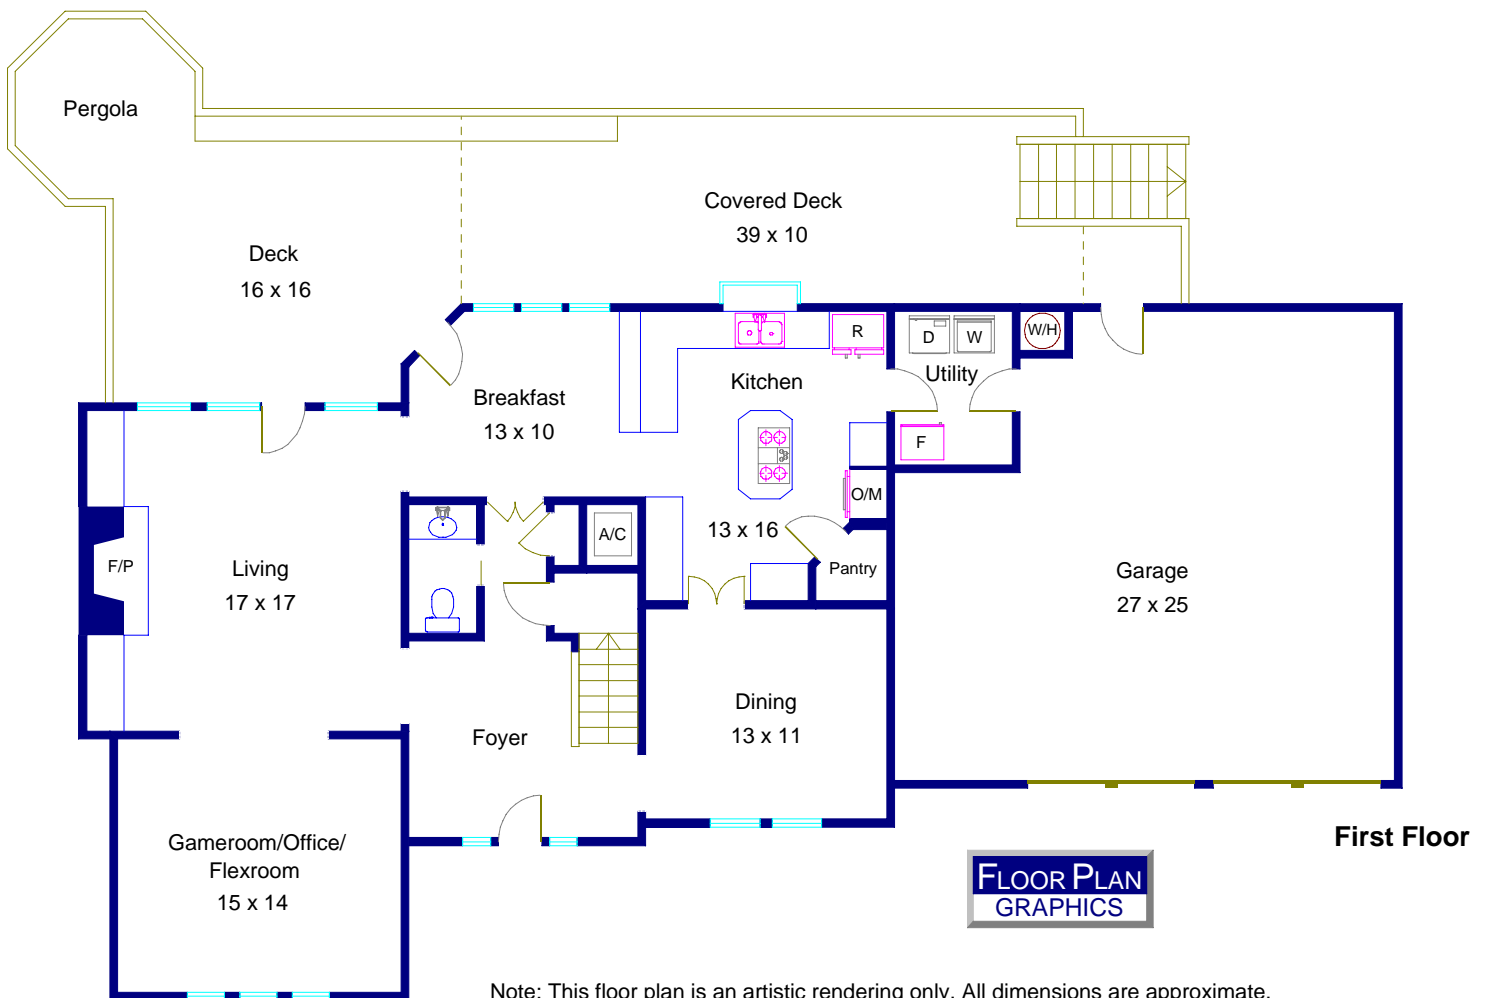

5801 Sedgefield Drive
Austin, Texas

Note: This floor plan is an artistic rendering only. All dimensions are approximate. **Floor Plan Graphics and Betty Hood Real Estate LLC make no representation or warranty as to this renderings accuracy and no measurements or dimensions should be relied upon without independent verification.**