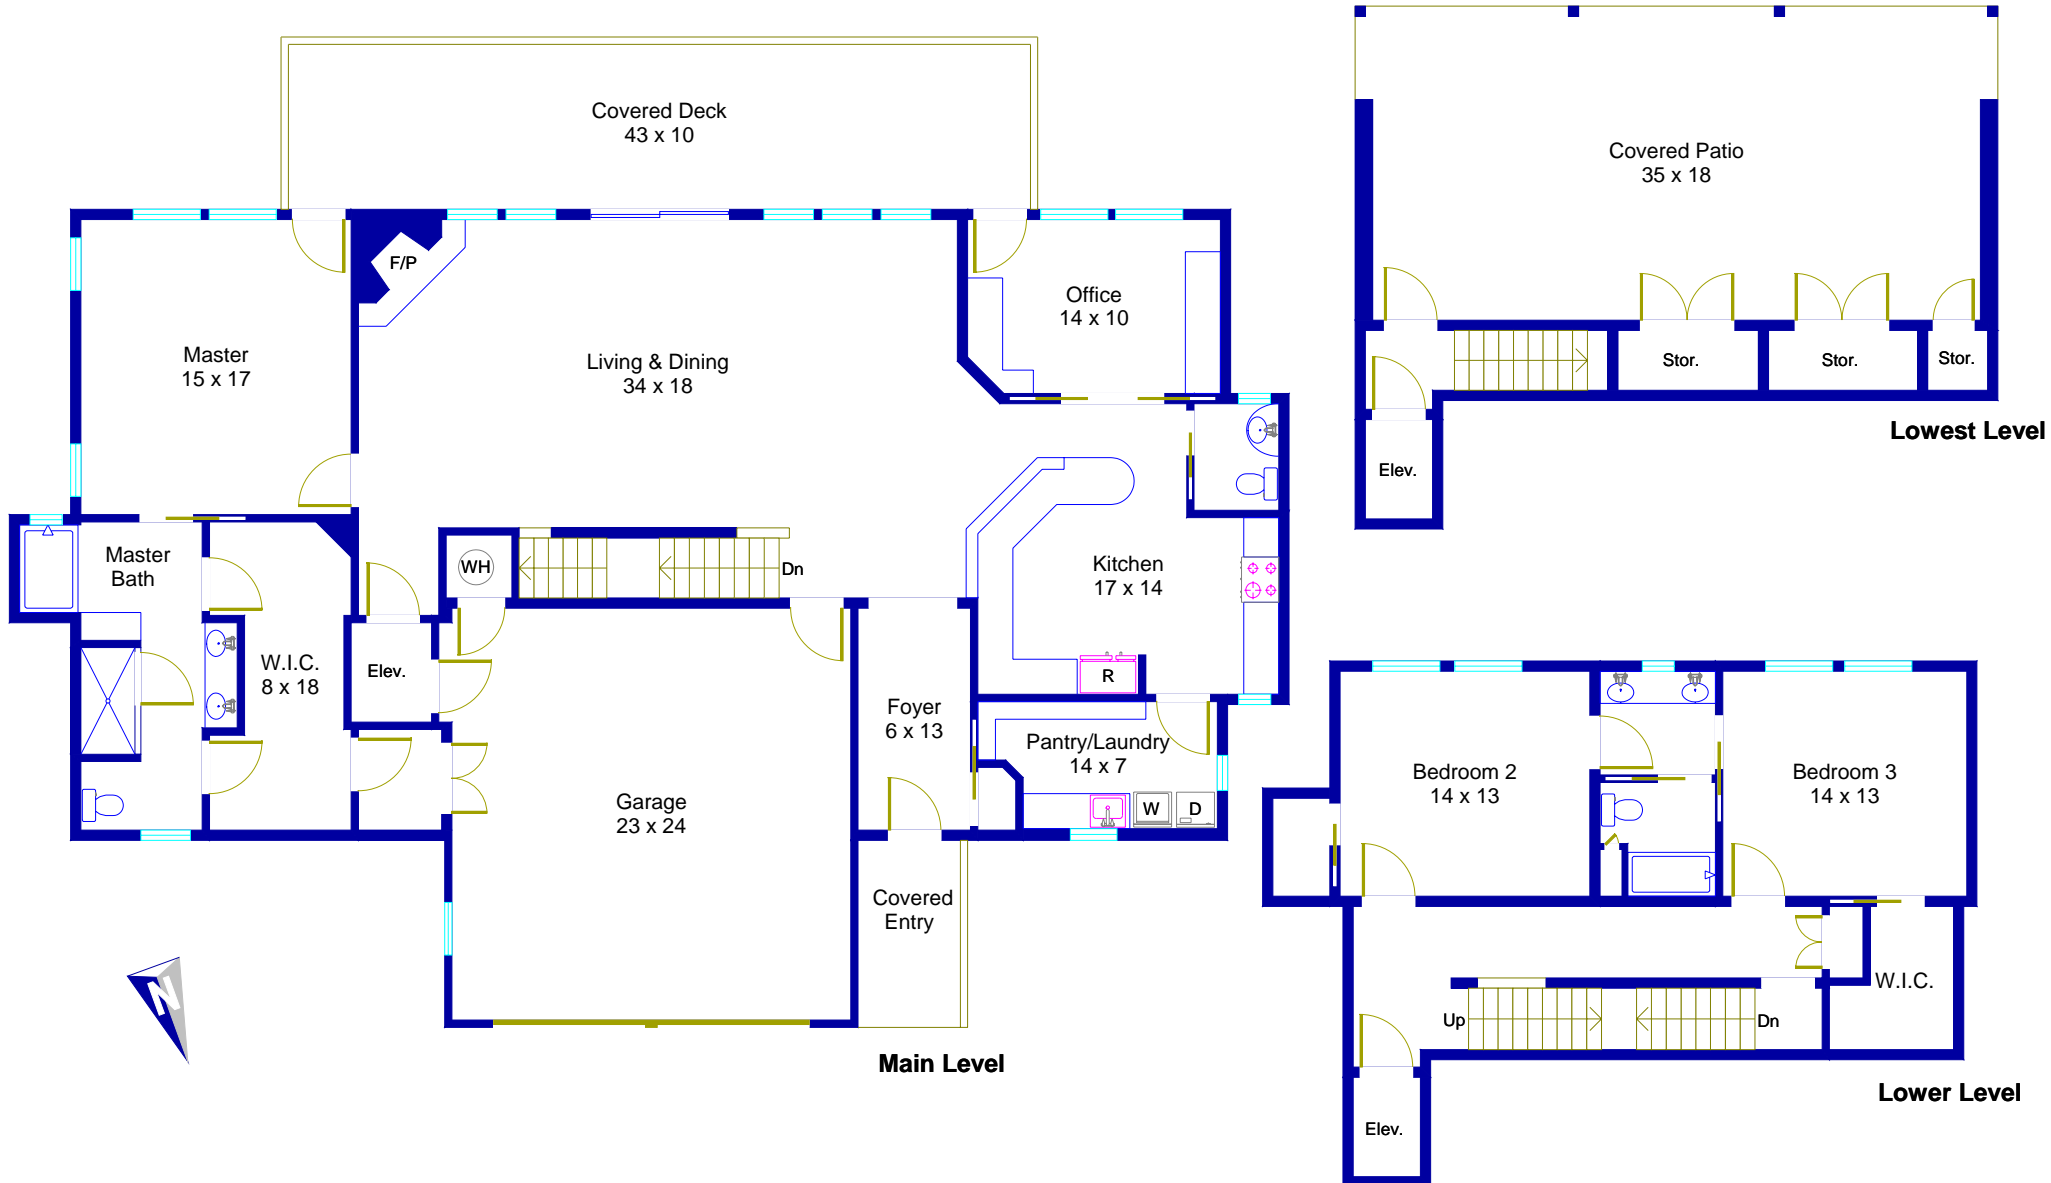

5807 Fox Chapel Austin, Texas

This floor plan is an artistic rendering only. All dimensions are approximate.
Floor Plan Graphics and Betty Hood Real Estate
make no representation or warranty as to this rendering's accuracy
and no measurements or dimensions should be relied upon without independent verification.